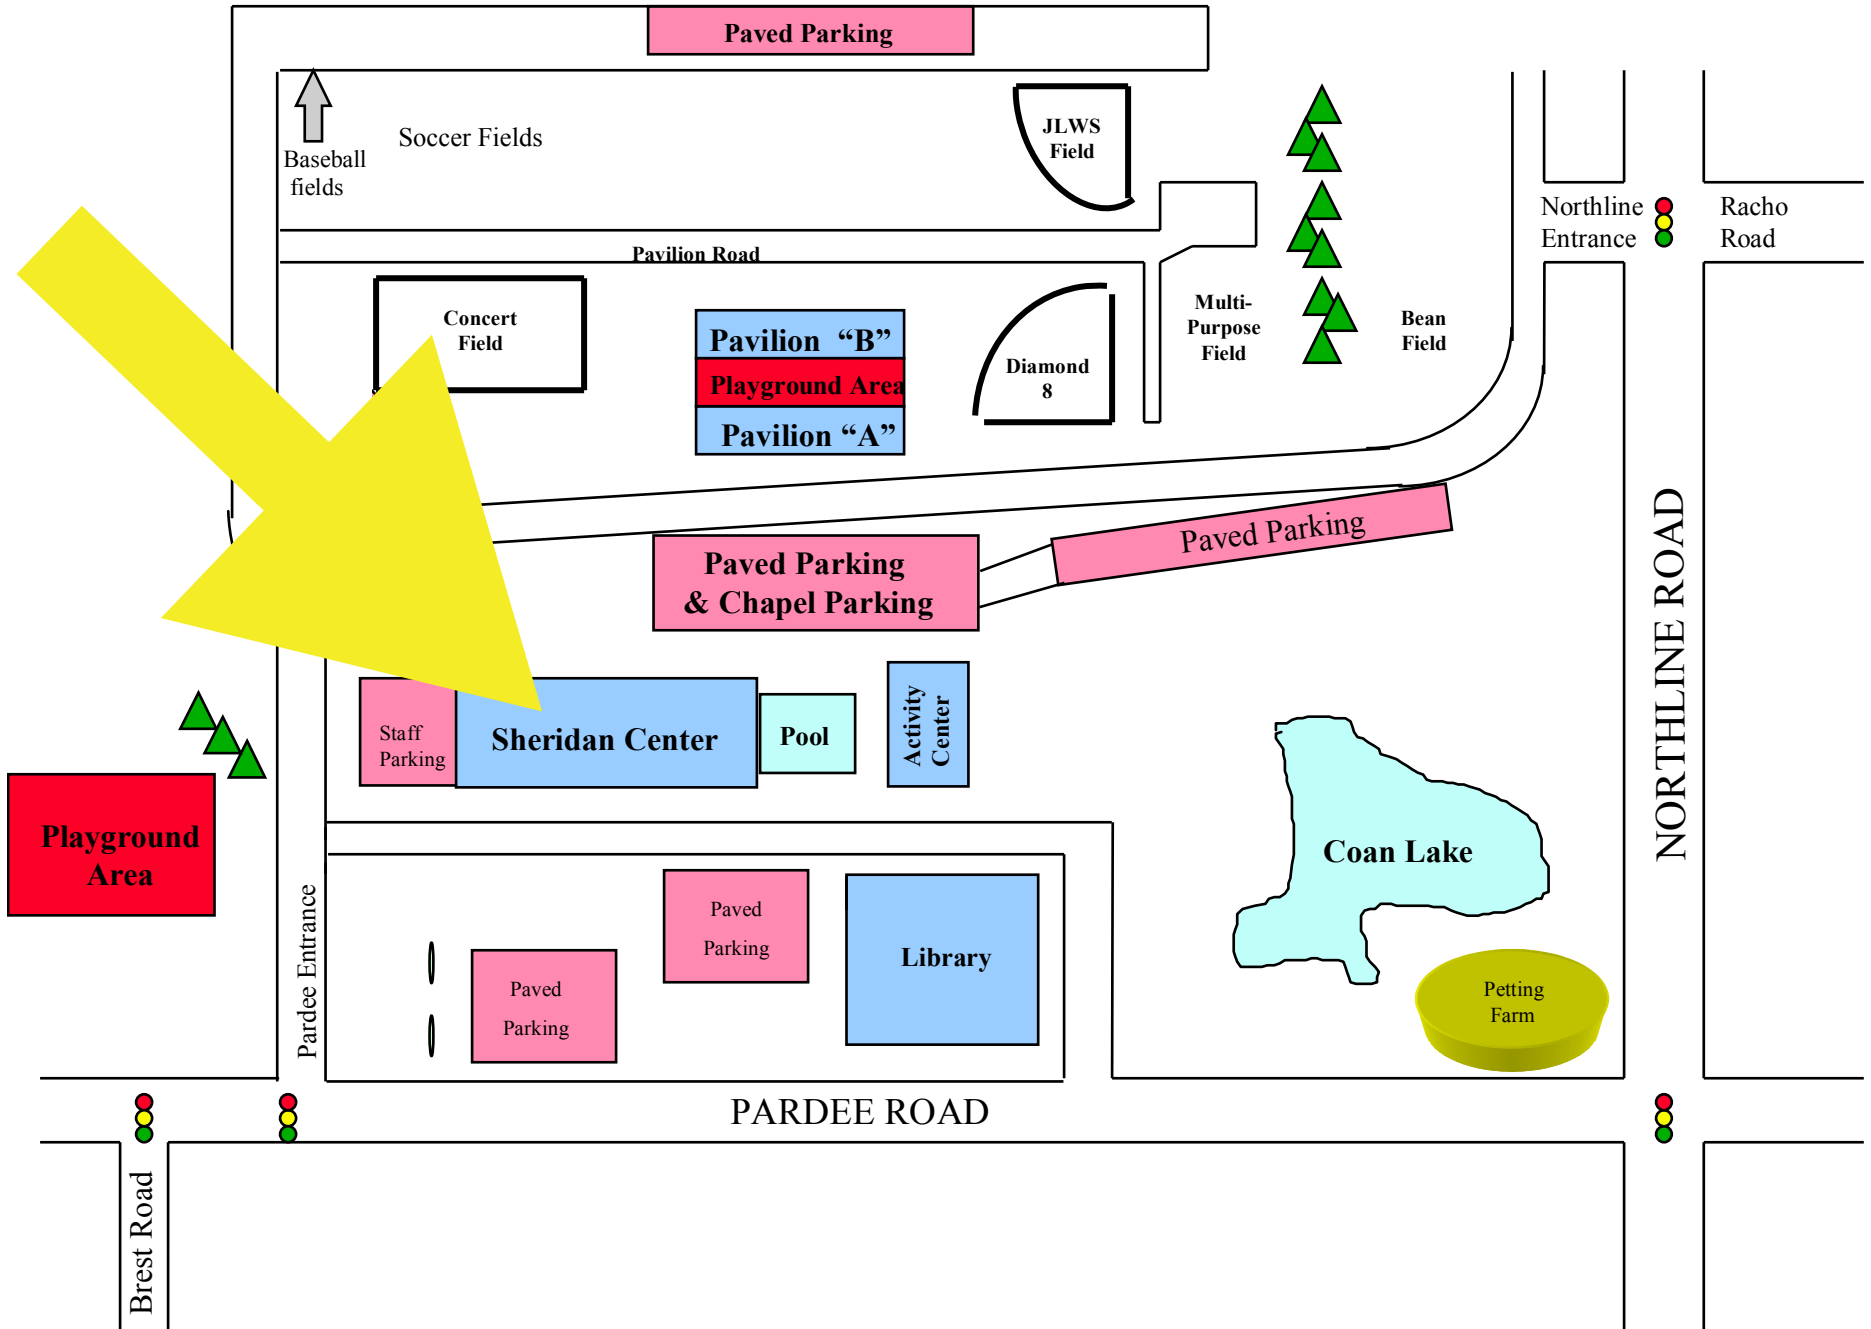

Heritage Park 12111 Pardee Taylor, MI 48180

Brest Road

Pardee Entrance

PARDEE ROAD

Northline Entrance

NORTHLINE ROAD

Racho Road